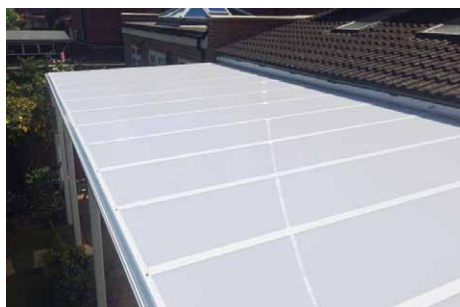

- Carports
- Verandas
- Smoking Shelters
- Walkway Canopies
- Covered Play Areas
- Porch Canopies
- Caravan Shelters
- And many more applications

The Benefits of using this system:

All-aluminium system: The Simplicity 16 is only manufactured from aluminium to offer exceptional longevity and easy maintenance. It also features hidden, integral guttering for a clean, modern appearance.

High speed installation: We have developed this system in partnership with one of the most prolific extrusion designers in the industry. Through his extensive expertise and using

our knowledge gained from 25 years experience, we have created the simplest fixing system possible.

Impact resistance: Some of the systems on the market today use PVC or GRP which do not have the impact resistance of polycarbonate. We only use triple wall 16mm polycarbonate sheeting to ensure that your investment lasts and has the impact resistance and the snow loading capabilities for wherever you are in the UK.

Variable Roof Pitch: Unlike the majority of roof kits, which only offer a fixed pitch, the Simplicity 16 offers a pitch range of 2.5 degrees to 22.5 degrees to give you that little bit extra.