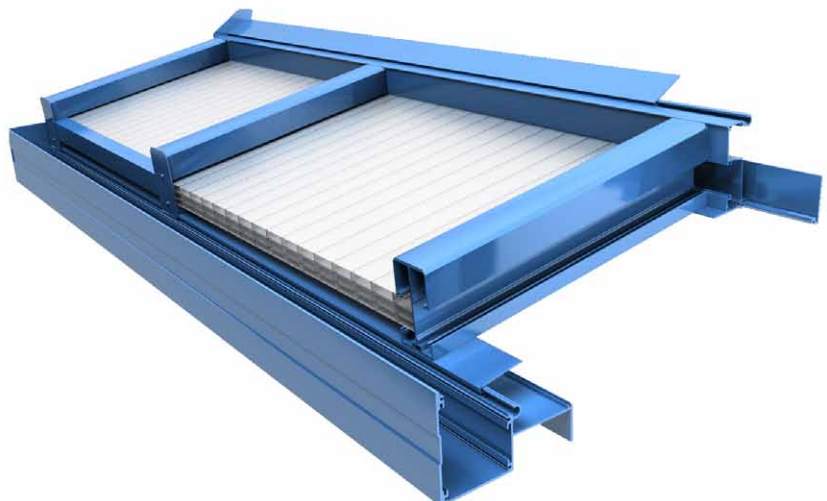

Information on the design load and maximum span limits is available on request.